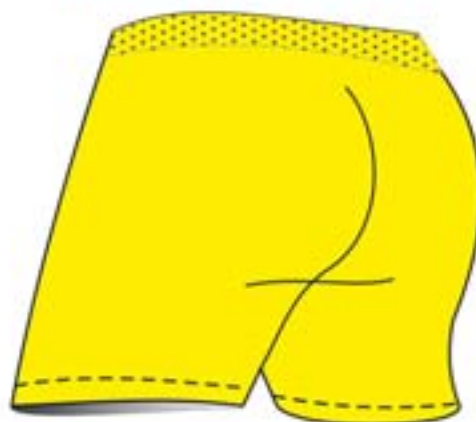

S - M - L - XL

TESSUTO - FABRIC

POLIESTERE - POLYESTER 100%

COLORI - COLORS

01 BLUE/BIANCO - NAVY/WHITE

03 ROSSO/BIANCO - RED/WHITE

07 BIANCO/BLUE - WHITE/NAVY

08 OLIMPICO/BIANCO - ROYAL/WHITE

09 GIALLO/BLUE - YELLOW/NAVY

KIT PALLAVOLO - VOLLEYBALL KIT

TAGLIE - SIZES

XXXS - XXS - XS - S - M - L - XL

TESSUTO - FABRIC

COTONE / COTTON 95% - LYCRA 5%

MAGLIA - T-SHIRT

0103 BLUE/ROSSO - NAVY/RED