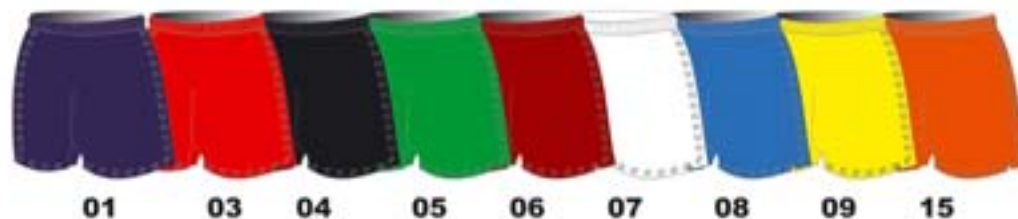

PANTALONCINO - SHORT

TAGLIE - SIZES

XXXS - XXS - XS - S - M - L - XL

TESSUTO - FABRIC

POLIESTERE - POLYESTER 100%

COLORI - COLORS

01 BLUE/NAVY

03 ROSSO/RED

04 NERO/BLACK

05 VERDE/GREEN

06 GRANATA/GARNET RED

07 BIANCO/WHITE

08 OLIMPICO/ROYAL

09 GIALLO/YELLOW

15 ARANCIO/ORANGE

art. 2/531K-MM

KIT MANICA CORTA KIT SHORT SLEEVE

KIT PALLAVOLO MANICA CORTA
VOLLEYBALL KIT SHORT SLEEVE

MISURE - MEASURES

XXS - XS - S - M - L - XL

TESSUTO - FABRIC

POLIESTERE - POLYESTER 100%

COLORI - COLORS

01 BLUE/BIANCO - NAVY/WHITE

0103 BLUE/ROSSO - NAVY/RED

03 ROSSO/BIANCO - RED/WHITE

0309 ROSSO/GIALLO - RED/YELLOW

05 VERDE/BIANCO - GREEN/WHITE

06 GRANATA/BIANCO - GARNET RED/WHITE

0704 BIANCO/NERO - WHITE/BLACK

0708 BIANCO/OLIMPICO - WHITE/ROYAL