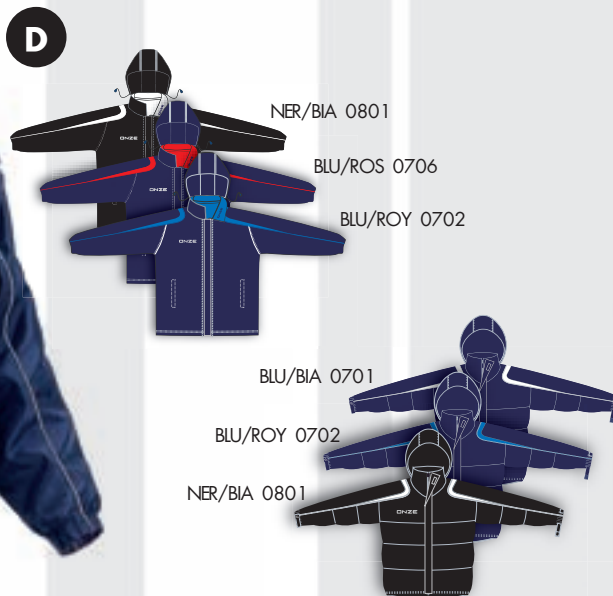

A TUTA RELAX
PHOENIX
art. **NNH8005**

taglie
4XS - 3XS - XXS
S - M - L - XL - XXL

B TUTA TRAINING
PHOENIX
art. **NNH8006**

taglie
4XS - 3XS - XXS - XS
S - M - L - XL

C SET LUANA
art. **ON-003**

taglie
4XS - 3XS - XXS - XS
S - M - L - XL

BLU/BIA 0701

D

NER/BIA 0801

BLU/ROS 0706

BLU/ROY 0702

BLU/BIA 0701

BLU/ROY 0702

NER/BIA 0801

F

BLU/ROS 0706

D K-WAY
PHOENIX
art. **NNH8003**

taglie
4XS - 3XS - XXS - XS
S - M - L - XL

E GIUBBOTTO
PHOENIX
art. **NNH8004**

taglie
4XS - 3XS - XXS - XS
S - M - L - XL - XXL

F BORSA PHOENIX
nero art. **GD2912102**
blu art. **GD2912101**

taglie
GRANDE - PICCOLA

G SCALDACOLLO
art. **SB100320**

taglia
UNICA

BLU 07
disponibile anche in NER 08

E

G

BLU 07
disponibile anche in NER 08