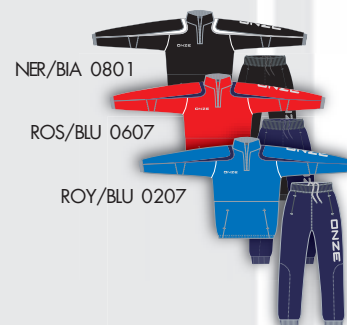

A TUTA RELAX
PHOENIX
art. **NNH8005**

taglie
4XS - 3XS - XXS
S - M - L - XL - XXL

B TUTA TRAINING
PHOENIX
art. **NNH8006**

taglie
4XS - 3XS - XXS - XS
S - M - L - XL

C SET LUANA
art. **ON-003**

taglie
4XS - 3XS - XXS - XS
S - M - L - XL

BLU/BIA 0701

D

NER/BIA 0801

BLU/ROS 0706

BLU/ROY 0702

BLU/BIA 0701

BLU/ROY 0702

NER/BIA 0801

F

BLU/ROS 0706

D K-WAY
PHOENIX
art. **NNH8003**

taglie
4XS - 3XS - XXS - XS
S - M - L - XL

E GIUBBOTTO
PHOENIX
art. **NNH8004**

taglie
4XS - 3XS - XXS - XS
S - M - L - XL - XXL

F BORSA PHOENIX
nero art. **GD2912102**
blu art. **GD2912101**

taglie
GRANDE - PICCOLA

G SCALDACOLLO
art. **SB100320**

taglia
UNICA

BLU 07
disponibile anche in NER 08

E

G

BLU 07
disponibile anche in NER 08