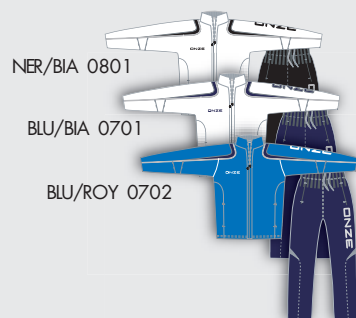

A TUTA RELAX
PHOENIX
art. **NNH8005**

taglie
4XS - 3XS - XXS
S - M - L - XL - XXL

B TUTA TRAINING
PHOENIX
art. **NNH8006**

taglie
4XS - 3XS - XXS - XS
S - M - L - XL

C SET LUANA
art. **ON-003**

taglie
4XS - 3XS - XXS - XS
S - M - L - XL

BLU/BIA 0701

D

NER/BIA 0801

BLU/ROS 0706

BLU/ROY 0702

BLU/BIA 0701

BLU/ROY 0702

NER/BIA 0801

F

BLU/ROS 0706

D K-WAY
PHOENIX
art. **NNH8003**

taglie
4XS - 3XS - XXS - XS
S - M - L - XL

E GIUBBOTTO
PHOENIX
art. **NNH8004**

taglie
4XS - 3XS - XXS - XS
S - M - L - XL - XXL

F BORSA PHOENIX
nero art. **GD2912102**
blu art. **GD2912101**

taglie
GRANDE - PICCOLA

G SCALDACOLLO
art. **SB100320**

taglia
UNICA

BLU 07
disponibile anche in NER 08

E

G

BLU 07
disponibile anche in NER 08