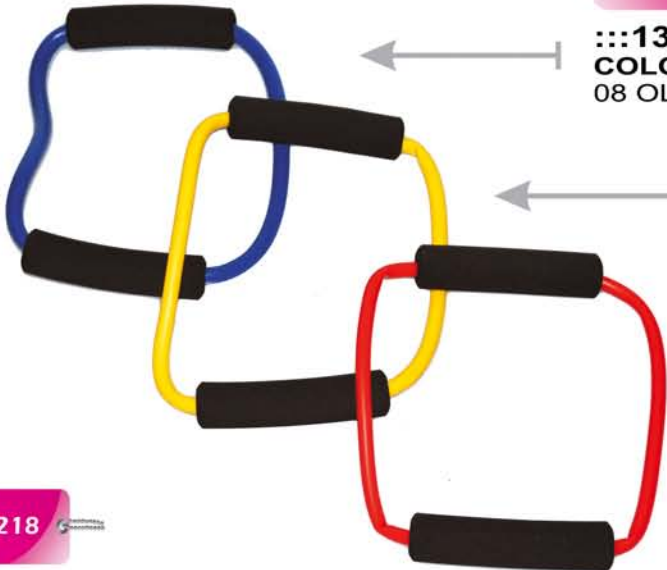

::: ELASTICO LATTICE CON MANIGLIE
 ::: LATEX ELASTIC WITH HANDLES

:::13/120
 COLORE - COLOR
 03 ROSSO/RED (8X10)

:::13/121
 COLORE - COLOR
 03 GIALLO/YELLOW (8X11)

:::13/122
 COLORE - COLOR
 08 OLIMPICO/ROYAL (8X12)

::: ELASTICO LATTICE AD ANELLO
 ::: LATEX ELASTIC RING

:::13/113
 COLORE - COLOR
 08 OLIMPICO/ROYAL (8X12)

:::13/112
 COLORE - COLOR
 09 GIALLO/YELLOW (8X10)

:::13/111
 COLORE - COLOR
 03 ROSSO/RED (8X11)