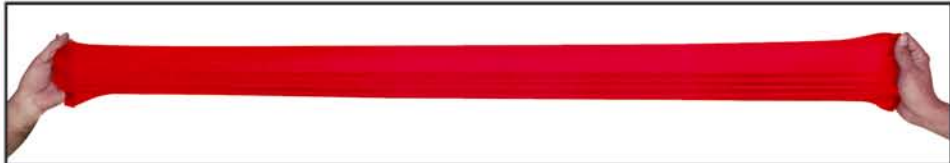

::: FASCIA ELASTICA 120 cm
::: ELASTICIZED BAND 120 cm