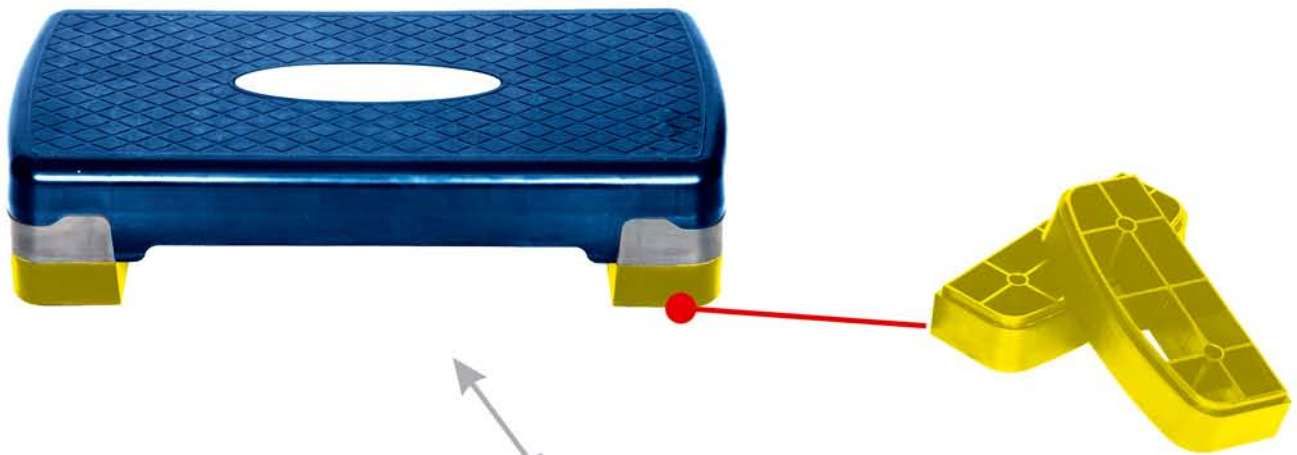

art. 13/049

MISURE - MEASURES

L: 66 cm B: 29 cm H:10 STANDARD (VARIABLE/VARYING cm 15)

COLORI - COLORS

01 BLUE/NAVY

MATERIALE - MATERIAL

PLASTICA - PLASTIC