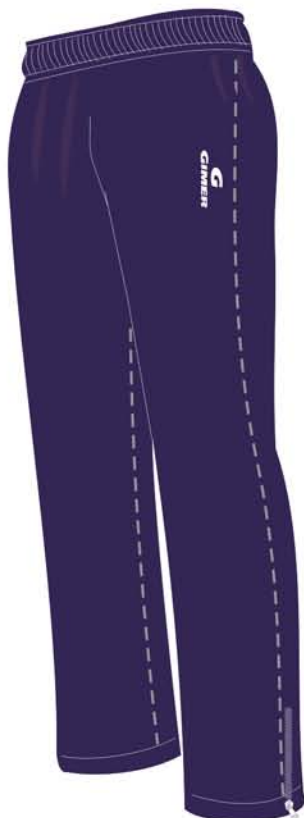

0104

0103

art. 7/173

GIACCA ANTIPIOGGIA CON CAPPUCCIO INSERITO  
RAIN JACKET WITH INSERTED HOOD

**TAGLIE - SIZES**

XXXS - XXS - XS - S - M - L - XL - XXL

**COLORI - COLORS**

01 BLUE/NAVY

03 ROSSO/RED

04 NERO/BLACK

08 OLIMPICO/ROYAL

**TESSUTO - FABRIC**

POLIESTERE - POLYESTER 100%

01 08 04 03

art. 7/175

PANTALONE ANTIPIOGGIA - RAIN PANTS

**TAGLIE - SIZES**

XS - S - M - L - XL - XXL

**COLORI - COLORS**

01 BLUE/NAVY

04 NERO/BLACK

**TESSUTO - FABRIC**

POLIESTERE - POLYESTER 100%

01 04

art. 7/182

GIACCA ANTIPIOGGIA IN POLIESTERE CON FODERA E CAPPuccio  
RAIN JACKET IN POLYESTER WITH LINING AND HOOD

**TAGLIE - SIZES**

XXXS - XXS - XS - S - M - L - XL - XXL

**COLORI - COLORS**

01 BLUE/NAVY