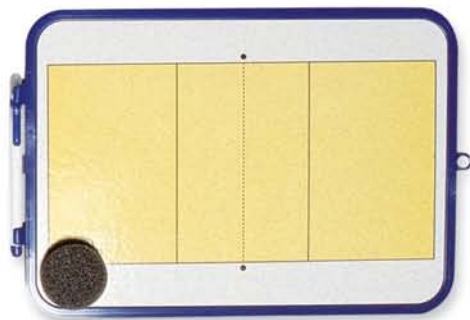

art.7/521

SENIOR

GINOCCHIERE SENIOR - SENIOR KNEE PROTECTION
TESSUTO - FABRIC
 POLIESTERE / POLYESTER 65% - GOMMA / RUBBER 35%
COLORI - COLORS
 03 ROSSO/RED
 04 NERO/BLACK
 07 BIANCO/WHITE
 08 OLIMPICO/ROYAL

art.7/522

SENIOR

GINOCCHIERE SENIOR - SENIOR KNEE PROTECTION
TESSUTO - FABRIC
 POLIESTERE / POLYESTER 65% - GOMMA / RUBBER 35%
COLORI - COLORS
 04 NERO/BLACK
 08 OLIMPICO/ROYAL

art.7/523

SENIOR

GINOCCHIERE SENIOR - SENIOR KNEE PROTECTION
TESSUTO - FABRIC
 POLIESTERE / POLYESTER 65% - GOMMA / RUBBER 35%
COLORI - COLORS
 04 NERO/BLACK
 08 OLIMPICO/ROYAL

art. 10/016

LAVAGNA PICCOLA VOLLEY
SMALL VOLLEY BOARD
MISURE - MEASURES
33x24 cm

art. 10/520

RETE PALLAVOLO 9,50X1 MT - VOLLEY NET 9,50X1 MT
MISURE - MEASURES
MAGLIA ESAGONALE 2,5 MM - EXAGONAL MESH 2,5 MM