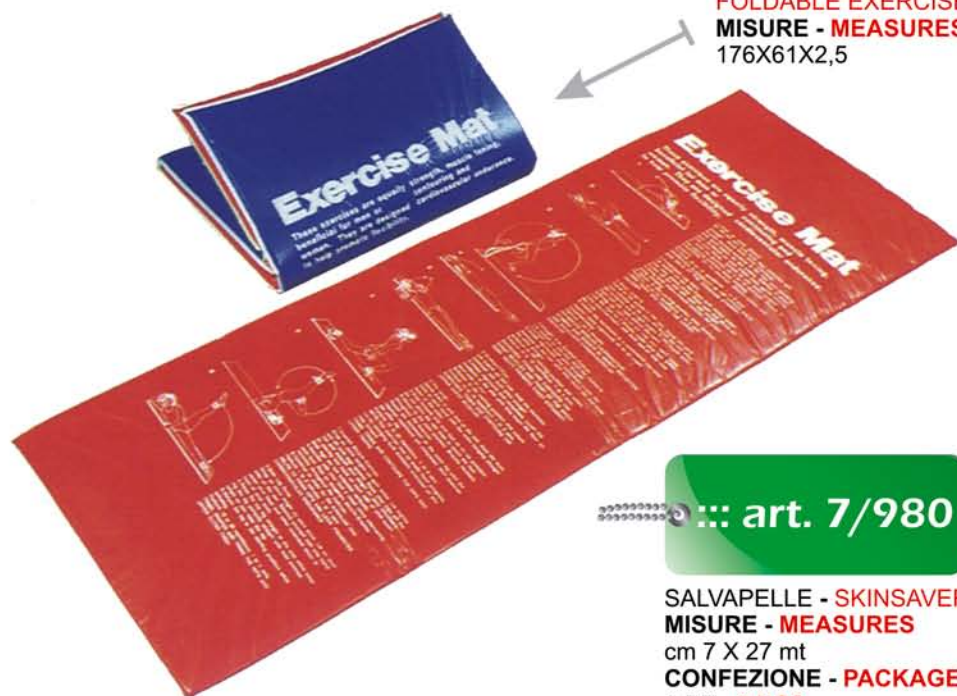

art. 10/570

CORDA SALTO CON IMPUGNATURA
JUMPING ROPE WITH HANDLE
MISURE - MEASURES
L: 300 cm

art. 10/571

CORDA SALTO IN CUOIO CON IMPUGNATURA
LEATHER JUMPING ROPE WITH HANDLE
MISURE - MEASURES
L: 300 cm

art. 10/572

CORDA SALTO CON CONTA COLPI
JUMPING ROPE WITH DIG COUNTER
MISURE - MEASURES
L: 300 cm

art. 10/046

MATERASSINO PIEGHEVOLE CON ILLUSTRAZIONI GINNICHE
FOLDABLE EXERCISE MAT WITH PHYSICAL ILLUSTRATIONS
MISURE - MEASURES
176X61X2,5

art. 7/980

SALVAPELLE - SKINSAVER
MISURE - MEASURES
cm 7 X 27 mt
CONFEZIONE - PACKAGE
6 PZ - 6 PCS

art. 7/992

GARZA A ROTOLO - GAUZE ROLL
MISURE - MEASURES
cm 8 x 4 mt
CONFEZIONE - PACKAGE
6 PZ - 6 PCS

art. 7/985