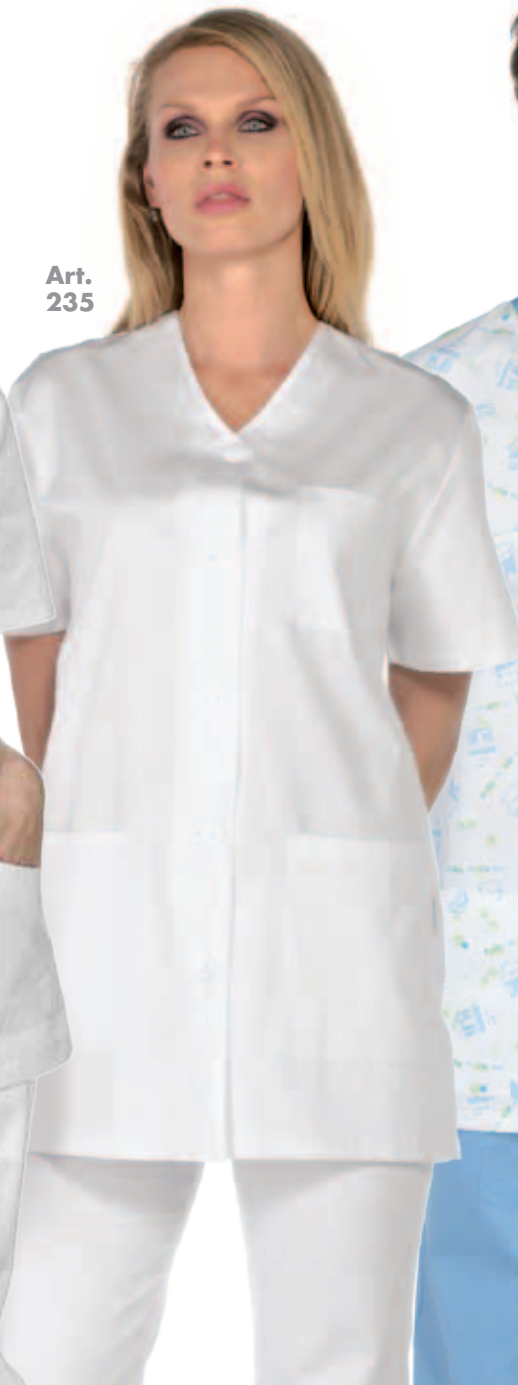

Art.
9M1920

Art.
235

Art.
8M1522

Art. 9M1920
CASACCA BIANCA
BIANCA SMOCK
Cotone - Cotton 100%
165 GR./MTQ
XS - S - M - L - XL - XXL
BIANCO - WHITE

2 Tasche - Con automatici
2 Pockets - Press studs

Art. 235
CASACCA DONNA
WOMAN'S SMOCK
Cotone - Cotton 100%
165 GR./MTQ
XS - S - M - L - XL - XXL
BIANCO - WHITE

3 Tasche
3 Pockets

Art. 8M1522
CASACCA BABY
BABY SMOCK
Cotone - Cotton 55%
Poliestere - Polyester 45%
165 GR./MTQ
XS - S - M - L - XL - XXL
COL. F823

3 Tasche
3 Pockets

Art. 9M1920 - 235
Colori • Colours

Art. 8M1522
Colori • Colours